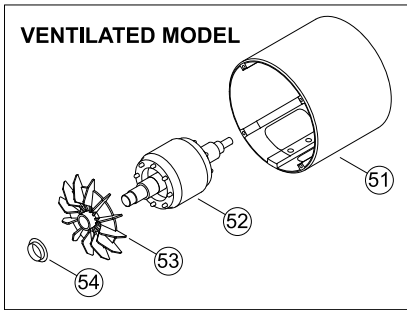

Parts Breakdown

Model MG-IT-0012-C 11051

Parts Breakdown

Model MG-IT-0012-C 11051

Item No.	Description	Position	Item No.	Description	Position	Item No.	Description	Position
15351	Screw 4x8 for 11051	1	15381	Bearing 6203 ZZ for 11051	18	15406	Aluminum Ring for 11051	38
15352	Disc Locking ABS DA 80mm for 11051	2	15394	Seeger of 40 for 11051	19	15362	Pan for 11051	39
68910	Aluminum Closing Disc 80mm for 11051	2	15389	Bearing 6203 2RS for 11051	20	15408	Base for 11051	40
15353	Screw 5x30 for 11051	3	15387	Oil Seal 40x25x7 for 11051	21	70181	Washer 8x16x1.5 (4 pcs.) for 11051	41
15380	Back Motor Cover for 11051	4	46421	Key 4x4x12mm for Big Gear for 11051	22	15410	Screw 8x22 for 11051	42
15381	Bearing 6203 ZZ for 11051	5	15395	Transmission Pin for 11051	23	17701	Switch for 11051	43
15383	Rotor V.110/60 for 11051	6	15458	Ring 164 5x2 - Oil Seal for 11051	24	19378	Bipolar Switch for 11051	43
15468	Stator 110V/60Hz for 11051	7	15396	Jacket Holder for 11051	25	15411	Rubber Base Cover for 11051	44
AI208	Short Banded Motor Housing for 11051	8	15459	Washer for 11051	26	15412	Screw 4 8x12 for 11051	45
AD423	Wheat 8x6 for 11051	9	15397	Screw 6x25 for 11051	27	15413	Capacitor for 11051	46
15460	Base Guard for 11051	10	15398	Plug for Oil Opening (Rubber) for 11051	28	42904	Rubber Foot for 11051	47
15387	Oil Seal 40x25x7 for 11051	11	15401	Knob for 11051	29	15407	Grand PG11 for 11051	48
15447	Gear Pin for 11051	12	15399	Hopper for 11051	30	15351	Screw 4x8 for 11051	49
15389	Bearing 6203 2RS for 11051	13	15400	Plunger for 11051	31	70168	Cable with Plug Mod.Schuko V.230 for 11051	50
15392	Double Gear for 11051	14	79600	Steel Grinding Head for 11051	32	AI209	Long Banded Motor Housing for 11051	51
15390	Propeller Gear for 11051	15	15402	Grub Screw for 11051	33	AI210	Shaft with Rotor V.230 / 50 Hz. Ventilated for 11051	52
15391	Key 3x3x15mm for 11051	16	49488	Stainless Steel Worm and Pin for 11051	34	15415	Fan for 11051	53
15393	Gear for 11051	17	17235	Worm Pin Stainless Steel for 11051	35	15414	Ring for 11051	54