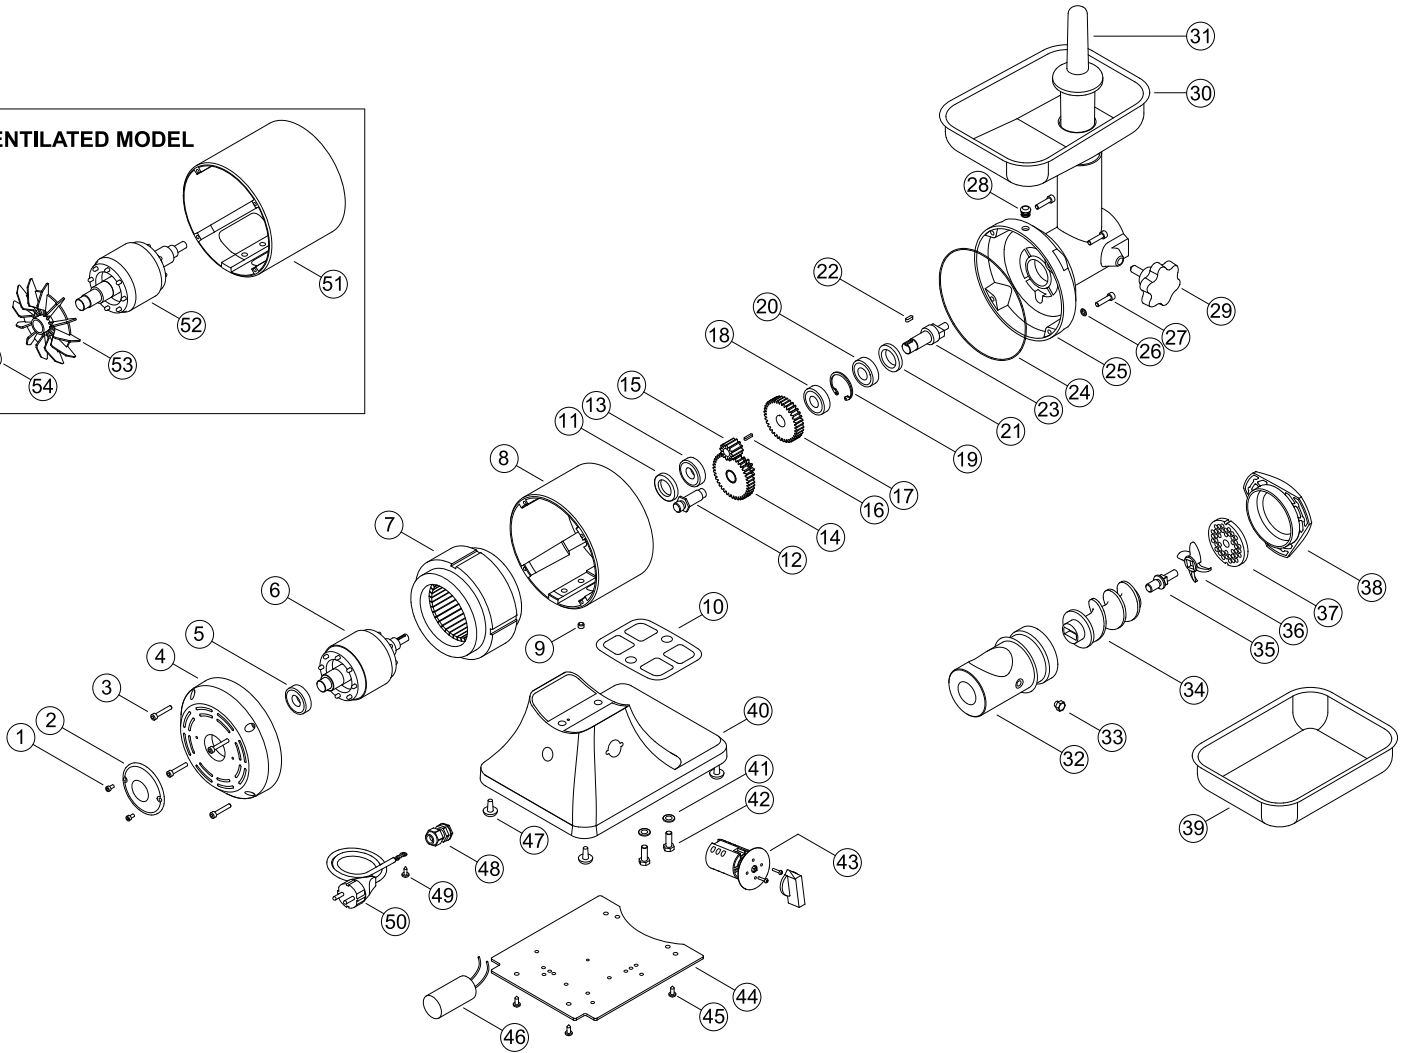

Parts Breakdown

Model MG-IT-0012-C 11051

Parts Breakdown

Model MG-IT-0012-C 11051

Item No.	Description	Position	Item No.	Description	Position	Item No.	Description	Position
15351	Screw 4x8 for 11051	1	15381	Bearing 6203 ZZ for 11051	18	15406	Aluminum Ring for 11051	38
15352	Disc Locking ABS DA 80mm for 11051	2	15394	Seeger of 40 for 11051	19	15362	Pan for 11051	39
68910	Aluminum Closing Disc 80mm for 11051	2	15389	Bearing 6203 2RS for 11051	20	15408	Base for 11051	40
15353	Screw 5x30 for 11051	3	15387	Oil Seal 40x25x7 for 11051	21	70181	Washer 8x16x1.5 (4 pcs.) for 11051	41
15380	Back Motor Cover for 11051	4	46421	Key 4x4x12mm for Big Gear for 11051	22	15410	Screw 8x22 for 11051	42
15381	Bearing 6203 ZZ for 11051	5	15395	Transmission Pin for 11051	23	17701	Switch for 11051	43
15383	Rotor V.110/60 for 11051	6	15458	Ring 164 5x2 - Oil Seal for 11051	24	19378	Bipolar Switch for 11051	43
15468	Stator 110V/60Hz for 11051	7	15396	Jacket Holder for 11051	25	15411	Rubber Base Cover for 11051	44
AI208	Short Banded Motor Housing for 11051	8	15459	Washer for 11051	26	15412	Screw 4 8x12 for 11051	45
AD423	Wheat 8x6 for 11051	9	15397	Screw 6x25 for 11051	27	15413	Capacitor for 11051	46
15460	Base Guard for 11051	10	15398	Plug for Oil Opening (Rubber) for 11051	28	42904	Rubber Foot for 11051	47
15387	Oil Seal 40x25x7 for 11051	11	15401	Knob for 11051	29	15407	Grand PG11 for 11051	48
15447	Gear Pin for 11051	12	15399	Hopper for 11051	30	15351	Screw 4x8 for 11051	49
15389	Bearing 6203 2RS for 11051	13	15400	Plunger for 11051	31	70168	Cable with Plug Mod.Schuko V.230 for 11051	50
15392	Double Gear for 11051	14	79600	Steel Grinding Head for 11051	32	AI209	Long Banded Motor Housing for 11051	51
15390	Propeller Gear for 11051	15	15402	Grub Screw for 11051	33	AI210	Shaft with Rotor V.230 / 50 Hz. Ventilated for 11051	52
15391	Key 3x3x15mm for 11051	16	49488	Stainless Steel Worm and Pin for 11051	34	15415	Fan for 11051	53
15393	Gear for 11051	17	17235	Worm Pin Stainless Steel for 11051	35	15414	Ring for 11051	54